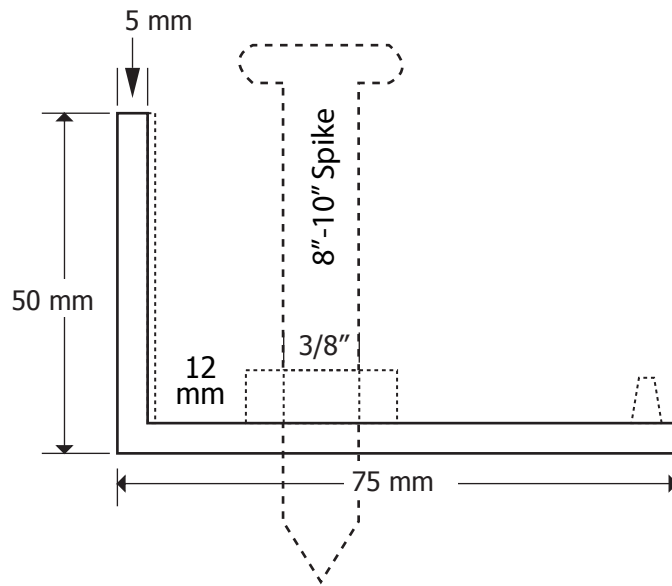

## TECHNICAL DRAWING

Scale - 1:1

Snapedge Canada Ltd.  
11 Crestview Place, Unit #1  
Kitchener, ON N2B 3X6 Canada

Toll Free: 1-800-720-SNAP(7627)  
Phone: (519) 745-9996  
Fax: (519) 745-8028